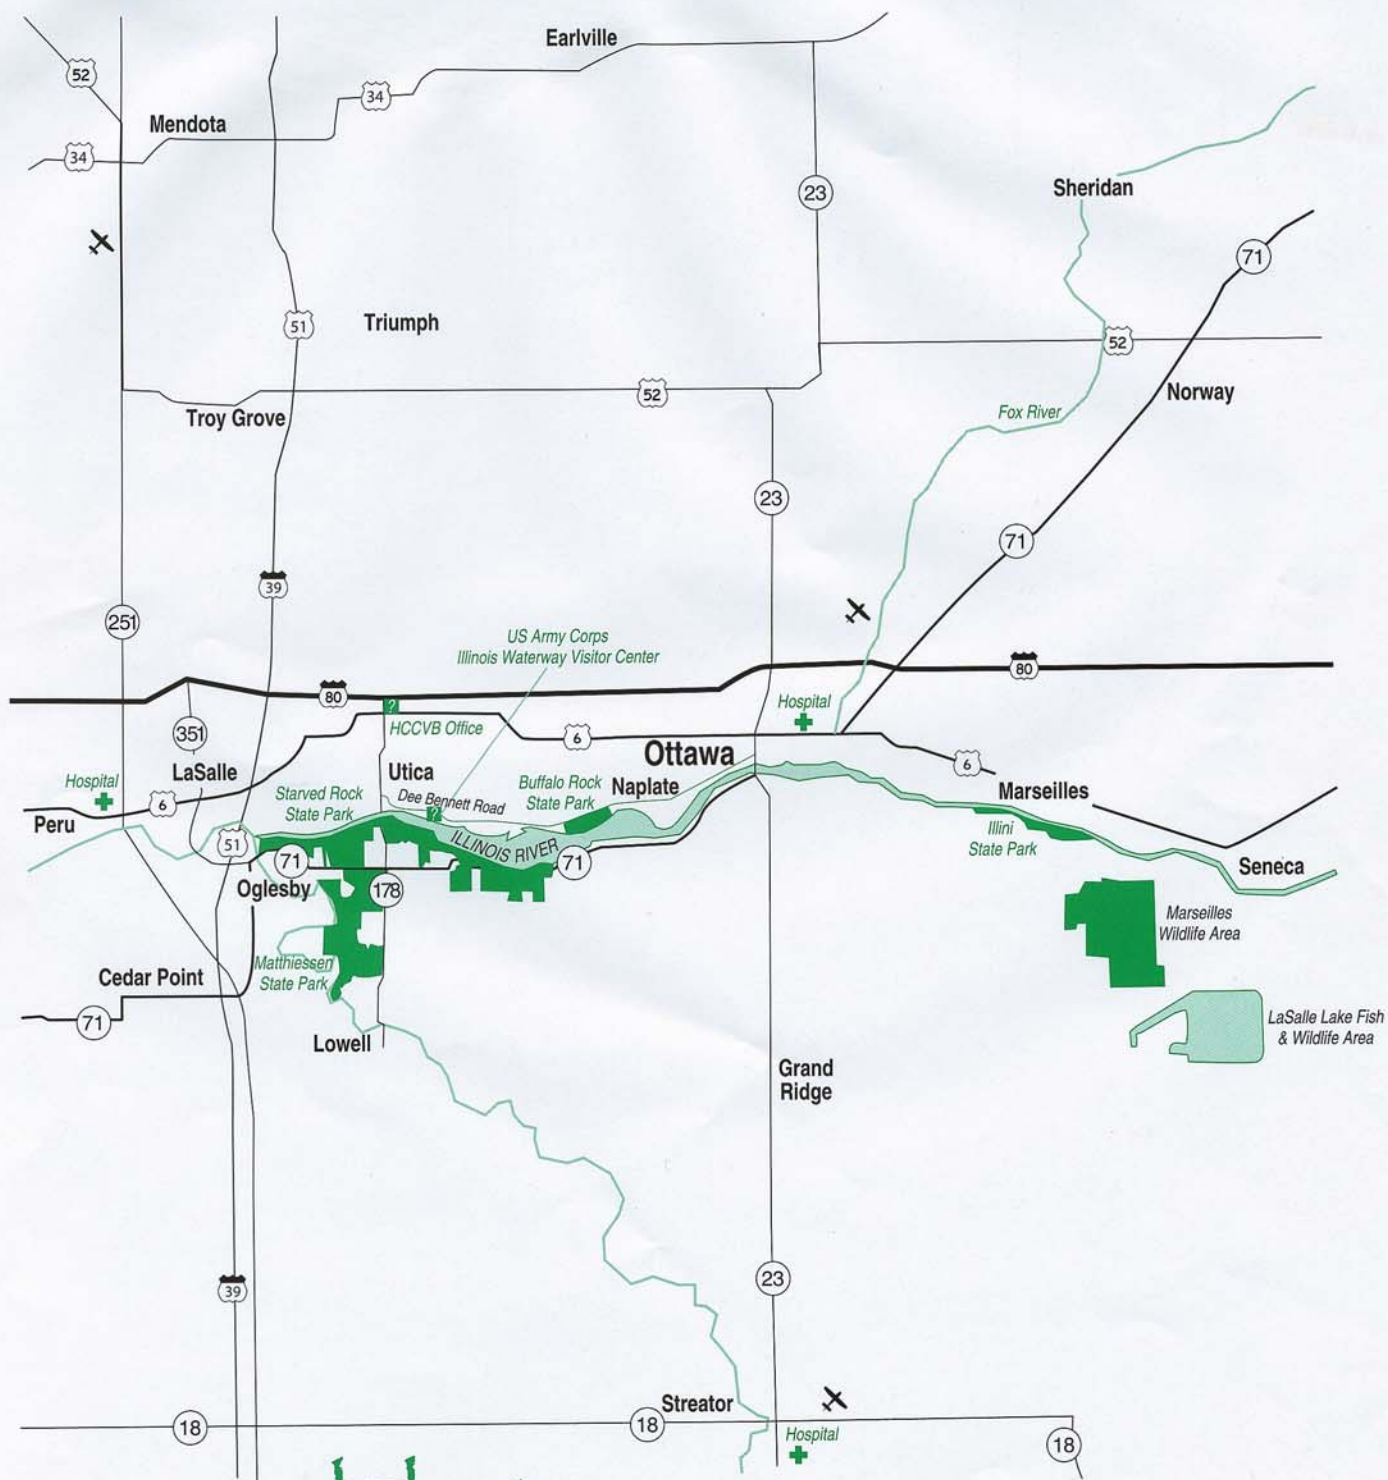

LASALLE COUNTY MAP

Heritage Corridor

convention & visitors bureau

801 E. US Highway 6
NE Corner of Route 6 and Route 178
Utica, IL 61373

www.heritagecorridorcvb.com

1-800-746-0550